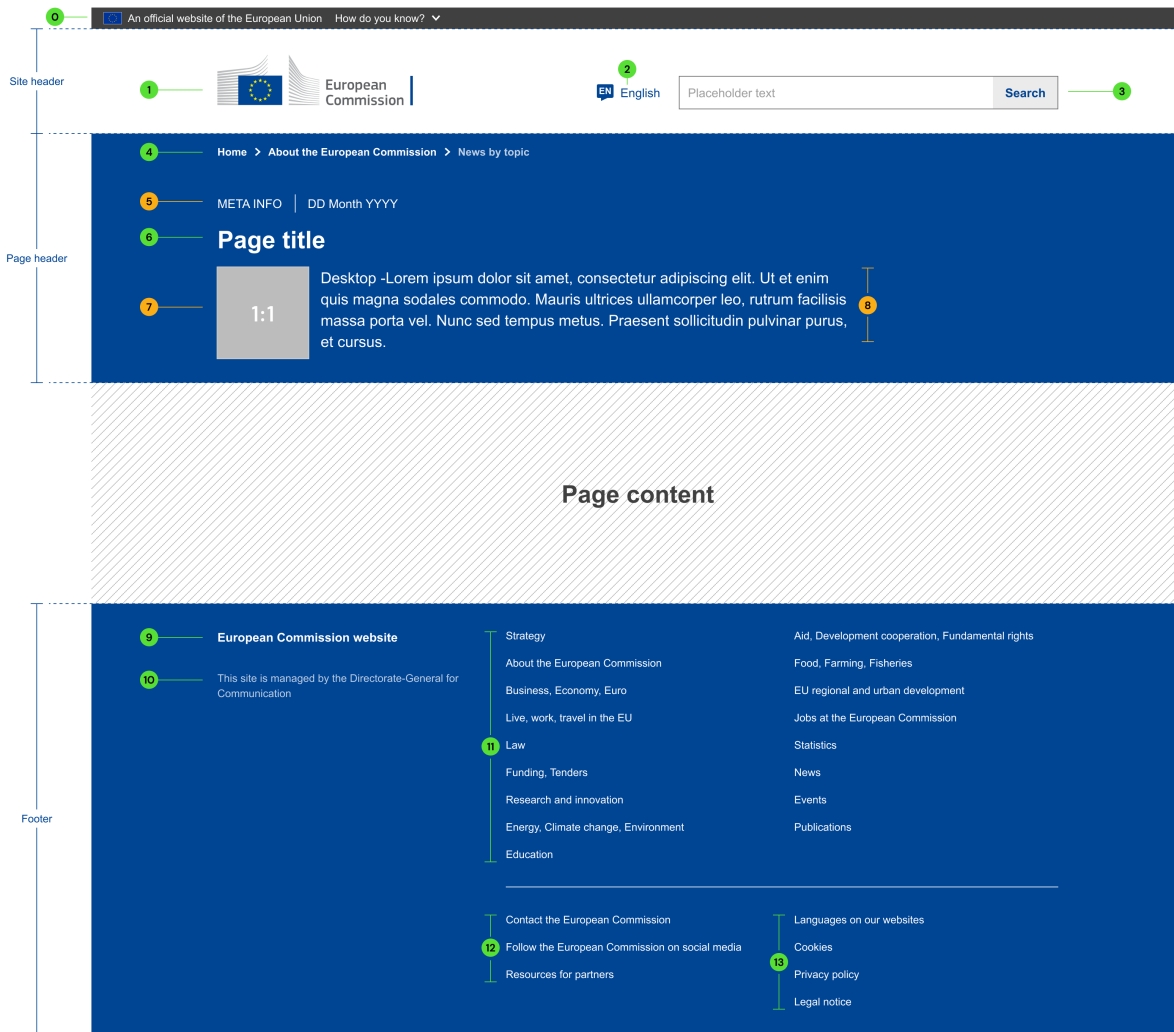

EC branded core website design

Definition

The EC branded core website, also known as [the European Commission website](#) hosts general information shared by many different websites or departments and serves as hubs for onward navigation to further thematic content and/or specific services such as web information systems (databases).

Rules

The EC branded core website uses the components of [the Europa Components Library (ECL)](#) as this template shows:

EC branded core website template

EC branded core website anatomy table

Section	No.	Elements	Core template