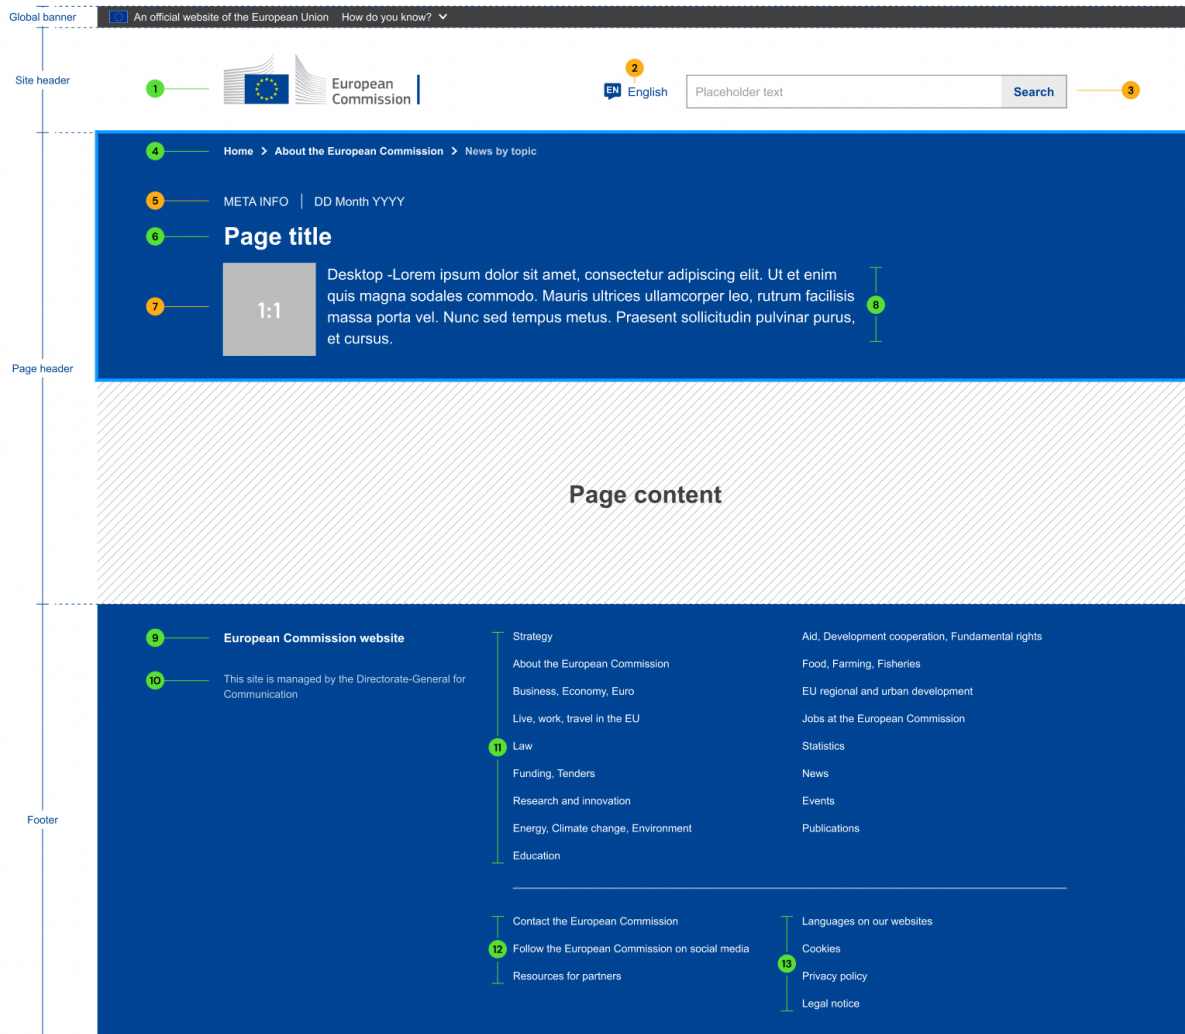

EC branded core website design

Definition

The EC branded core website, also known as [the European Commission website](#) hosts general information shared by many different websites or departments and serves as hubs for onward navigation to further thematic content and/or specific services such as web information systems (databases).

Rules

The EC branded core website uses the components of [the Europa Components Library (ECL)](#) as this template shows:

EC branded core website template

EC branded core website anatomy table

Section	No.	component	Core template