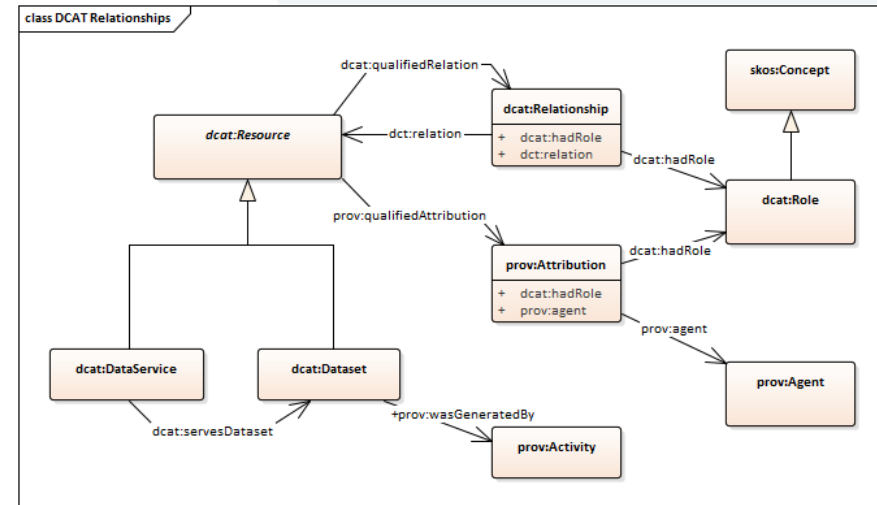

Living in insecurities?

INSPIRE Metadata for HVD

- Open Data MD schema does not match the INSPIRE requirements
- The namespace for DCAT is <http://www.w3.org/ns/dcat#>. DCAT also makes extensive use of terms from other vocabularies, in particular Dublin Core [DCTERMS].
- DCAT defines a minimal set of classes and properties of its own.

<https://www.w3.org/TR/vocab-dcat-2/#normative-namespaces>

- Austrian Matching of Open Data MD to DCAT:
  <https://neu.ref.wien.gv.at/at.gv.wien.ref-live/documents/20189/84932/Metadaten_data.gv.at_2.6_DE_20210907.pdf/34e12148-98dd-4e20-8b18-d9f8b4956b31>

<https://www.w3.org/TR/vocab-dcat-2/images/DCAT-relationships.png>