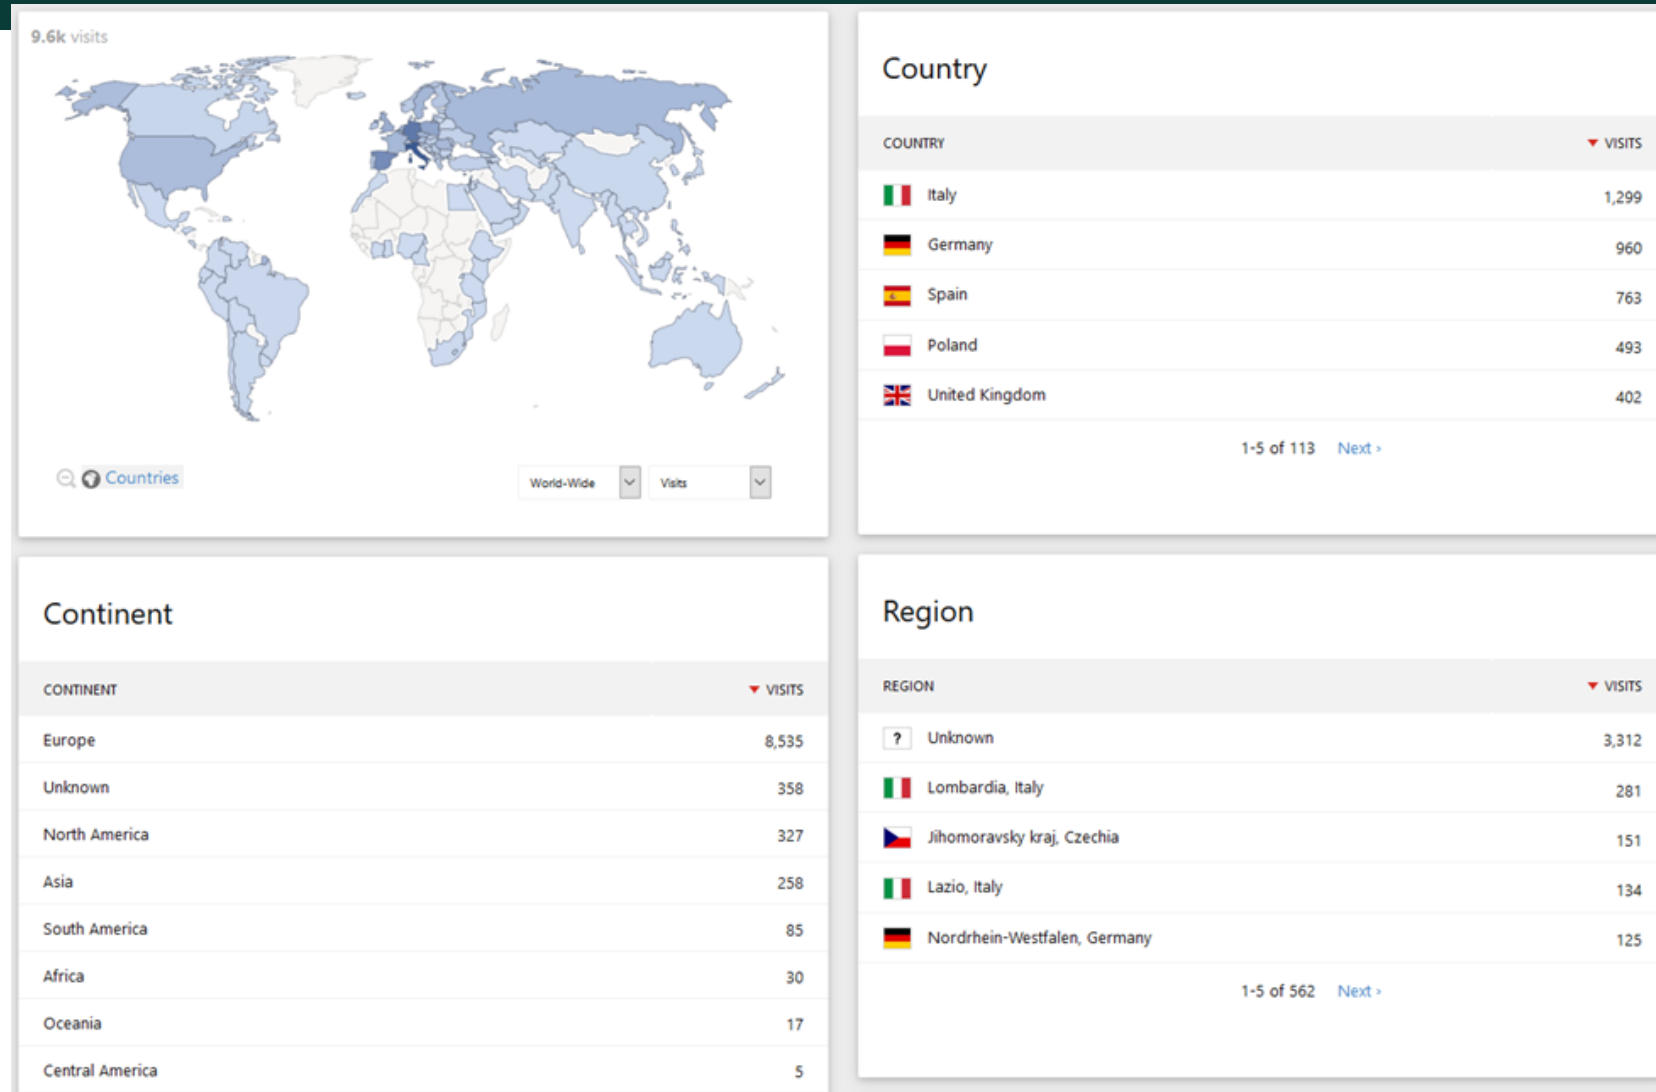

INSPIRE Geoportal

Robert Tomas

INSPIRE MIG-T Meeting
Paris, 24-25 October

Joint Research Centre

The European Commission's science and knowledge service

New INSPIRE GEOPORTAL

Officially launched **18.9. 2018** during the **INSPIRE Conference 2018**

New INSPIRE GEOPORTAL – Web Analytics

New INSPIRE GEOPORTAL – Web Analytics

New INSPIRE GEOPORTAL – Web Analytics

INSPIRE GEOPORTAL – Annex I Data sets

Country	23/10/2018			13/09/2018		
	Ratio	# Metadata	# Downloadable	Ratio	# Metadata	# Downloadable
France	3.56%	5173	184	5.07%	5032	255
Germany	14.34%	990	142	16.38%	1062	174
Austria	51.30%	115	59	51.72%	116	60
Belgium	62.71%	59	37	61.29%	62	38
Luxembourg	100.00%	34	34	100.00%	34	34
Netherlands	53.97%	63	34	53.85%	65	35
Spain	58.33%	36	21	58.33%	36	21
United Kingdom	2.01%	997	20	2.01%	997	20
Malta	93.75%	16	15	93.33%	15	14
Poland	0.25%	5283	13	13.83%	94	13
Portugal	5.94%	219	13	6.02%	216	13
Czech Republic	45.83%	24	11	50.00%	24	12
Estonia	45.00%	20	9	45.00%	20	9
Liechtenstein	20.93%	43	9	20.93%	43	9
Finland	1.59%	315	5	0.34%	296	1
Iceland	18.52%	27	5	22.22%	9	2
Slovenia	23.81%	21	5	23.81%	21	5
Ireland	17.39%	23	4	17.39%	23	4
Slovakia	5.33%	75	4	8.11%	74	6
Croatia	4.76%	42	2	0.00%	42	0
Cyprus	18.18%	11	2	45.45%	11	5
Romania	8.33%	24	2	9.09%	22	2
Switzerland	3.33%	60	2	3.45%	58	2
Denmark	6.25%	16	1	31.25%	16	5
Norway	2.04%	49	1	0.00%	40	0
Sweden	1.47%	68	1	1.47%	68	1
Bulgaria	0.00%	9	0	0.00%	9	0
Greece	0.00%	20	0	0.00%	20	0
Hungary	0.00%	35	0	0.00%	35	0
Italy	0.00%	10845	0	0.00%	10770	0
Latvia	0.00%	47	0	0.00%	47	0
Lithuania	0.00%	23	0	0.00%	23	0
Total		24782	635	7	19400	740