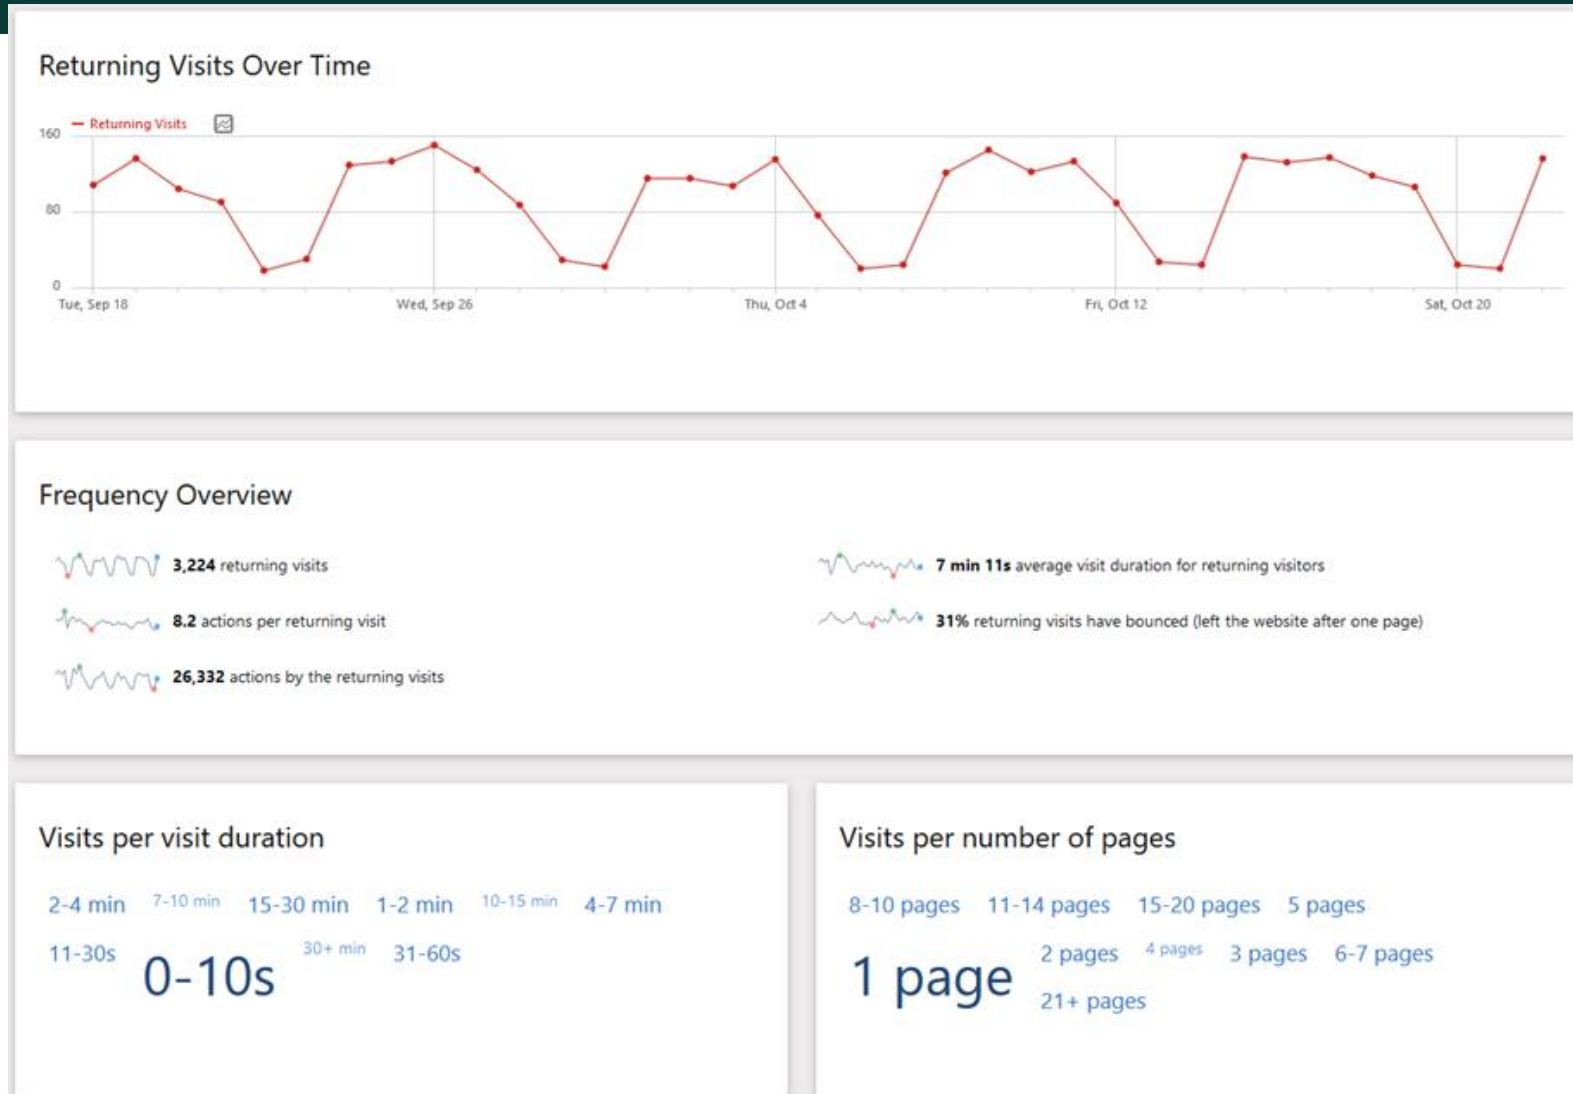

- Based on the concept of **BETA VERSION** **"THEMATIC VIEWS"**:
 - **User-centric** = easy to use – set of predefined thematic views.
 - **Data sets-centric** = main goal is to get the data!!
 - **Provide clear & reliable overviews** of INSPIRE data sets availability.
- **Optimalisation** of the back-end processes
- **Improved performance** = complete re-coding of the front-end applications
- **Integration** with other INSPIRE tools (IKB, Registry, Reference Validator, Thematic Clusters)

New INSPIRE GEOPORTAL – Web Analytics

New INSPIRE GEOPORTAL – Web Analytics

New INSPIRE GEOPORTAL – Web Analytics

INSPIRE GEOPORTAL – Annex I Data sets

Country	23/10/2018			13/09/2018		
	Ratio	# Metadata	# Downloadable	Ratio	# Metadata	# Downloadable
France	3.56%	5173	184	5.07%	5032	255
Germany	14.34%	990	142	16.38%	1062	174
Austria	51.30%	115	59	51.72%	116	60
Belgium	62.71%	59	37	61.29%	62	38
Luxembourg	100.00%	34	34	100.00%	34	34
Netherlands	53.97%	63	34	53.85%	65	35
Spain	58.33%	36	21	58.33%	36	21
United Kingdom	2.01%	997	20	2.01%	997	20
Malta	93.75%	16	15	93.33%	15	14
Poland	0.25%	5283	13	13.83%	94	13
Portugal	5.94%	219	13	6.02%	216	13
Czech Republic	45.83%	24	11	50.00%	24	12
Estonia	45.00%	20	9	45.00%	20	9
Liechtenstein	20.93%	43	9	20.93%	43	9
Finland	1.59%	315	5	0.34%	296	1
Iceland	18.52%	27	5	22.22%	9	2
Slovenia	23.81%	21	5	23.81%	21	5
Ireland	17.39%	23	4	17.39%	23	4
Slovakia	5.33%	75	4	8.11%	74	6
Croatia	4.76%	42	2	0.00%	42	0
Cyprus	18.18%	11	2	45.45%	11	5
Romania	8.33%	24	2	9.09%	22	2
Switzerland	3.33%	60	2	3.45%	58	2
Denmark	6.25%	16	1	31.25%	16	5
Norway	2.04%	49	1	0.00%	40	0
Sweden	1.47%	68	1	1.47%	68	1
Bulgaria	0.00%	9	0	0.00%	9	0
Greece	0.00%	20	0	0.00%	20	0
Hungary	0.00%	35	0	0.00%	35	0
Italy	0.00%	10845	0	0.00%	10770	0
Latvia	0.00%	47	0	0.00%	47	0
Lithuania	0.00%	23	0	0.00%	23	0
Total		24782	635	7	19400	740