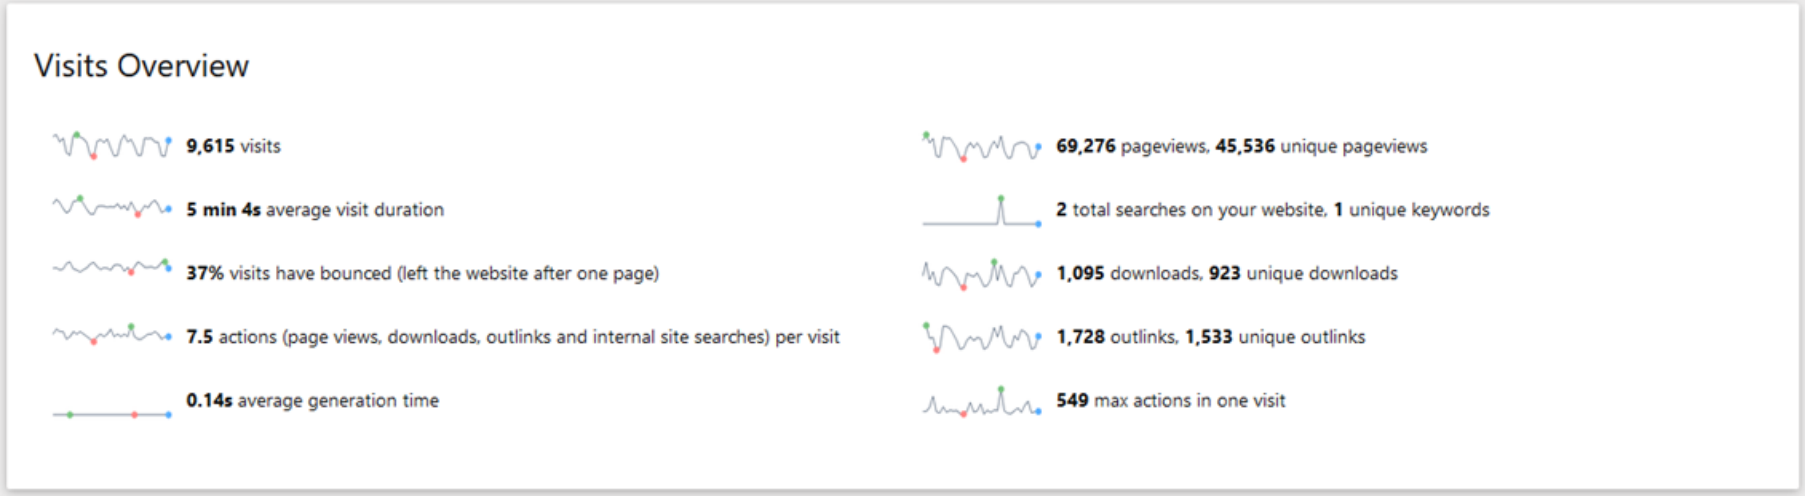

New INSPIRE GEOPORTAL – Web Analytics