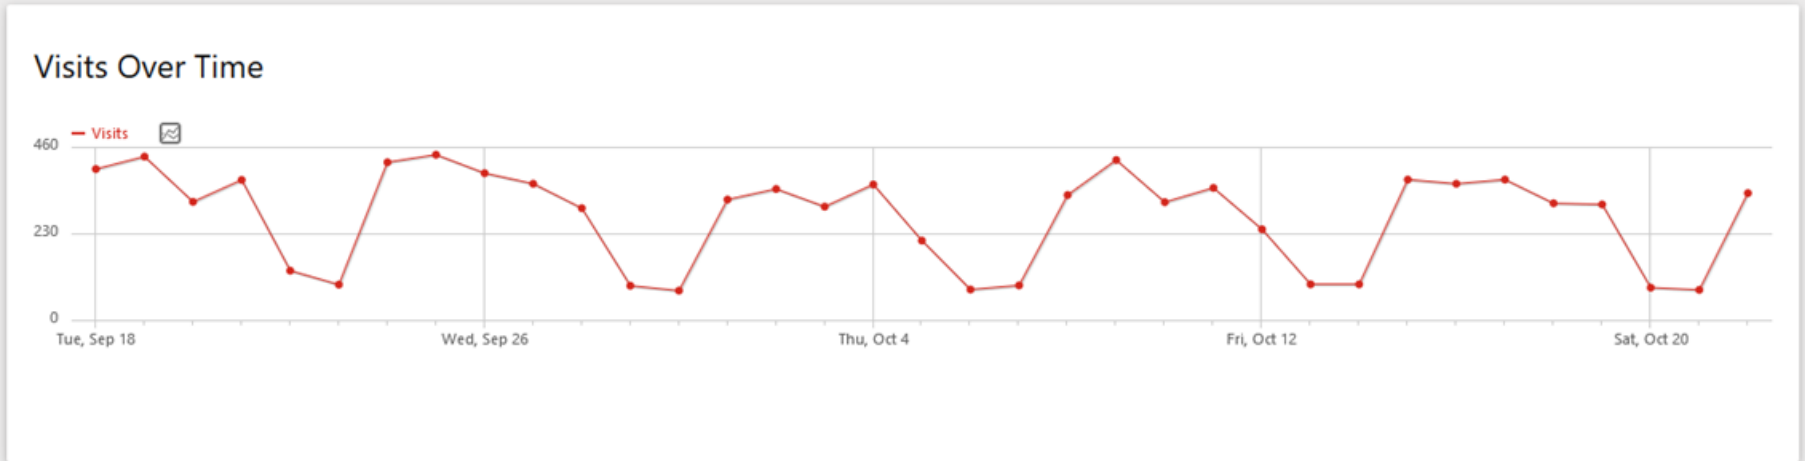

New INSPIRE GEOPORTAL – Web Analytics