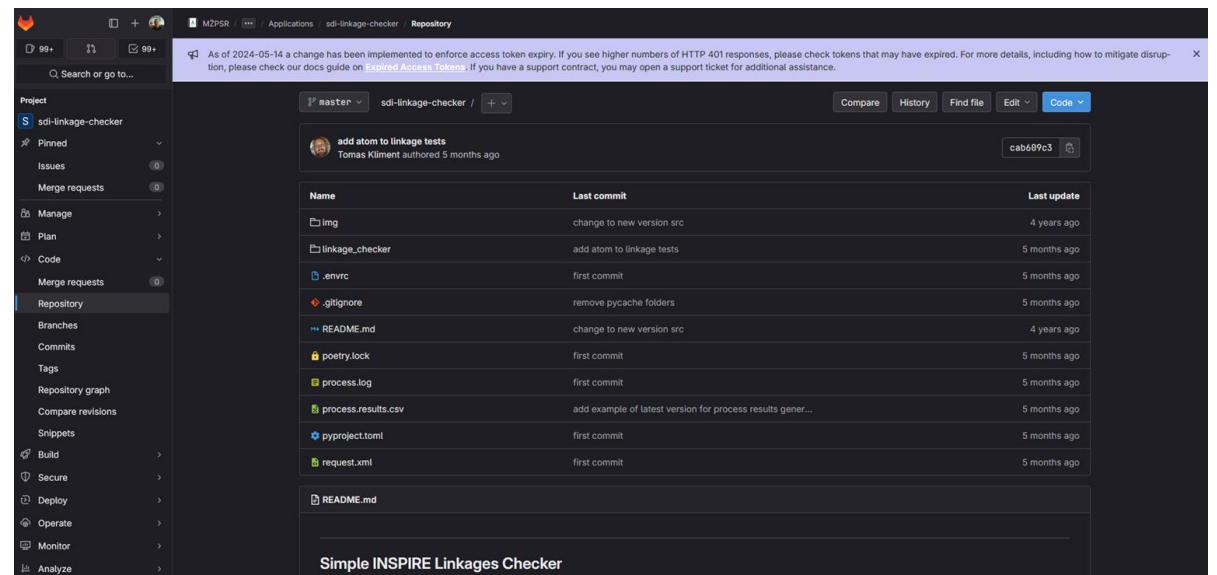

INSPIRE@SK

Links checks & service monitor

INSPIRE MIG T #78

17.05.2024

martin.tuchyna@enviro.gov.sk

Overview

1. Context
2. Checking INSPIRE Linkages
3. INSPIRE service monitor

A vertical line on the left side of the slide, consisting of a thin grey line at the top, a blue segment in the middle, and a red segment at the bottom.

1.Context

1. Context

Motivation:

- Get ready for INSPIRE monitoring 2023
- Bridge the absence of former INSPIRE link checker
- Prepare for new INSPIRE Geoportal
- Support migration for new identifiers
- Support providers

2. Checking INSPIRE linkages

2. Checking INSPIRE linkages

Simple INSPIRE Linkages Checker

- [Re-use of existing GitHub project](#)
- Update with support for ATOM feeds ([SK sdi-linkage-checker instance](#))